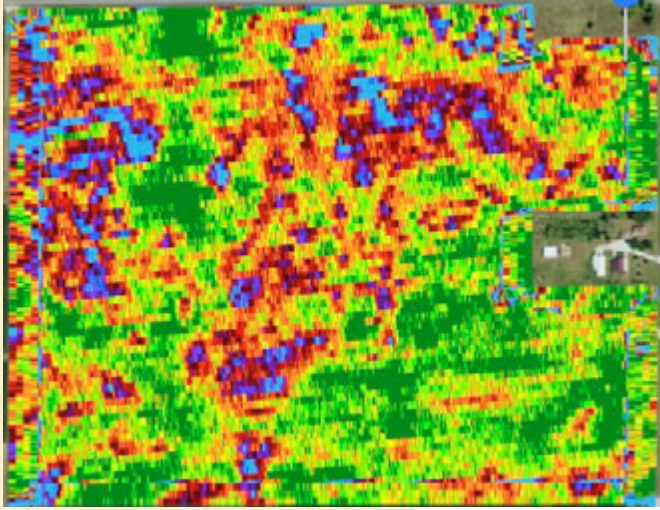

# FOCUS TRIAL REPORT: Seed Treatment

SUBMITTED BY: Tanner Saltsgaver • Illini FS

Yield Map

As-Applied Map

Due to their convenience and effectiveness, seed treatments continue to grow in popularity. They are commonly used to apply small amounts of a product directly to the seed. This is done in hopes of disinfecting the seed and protecting it from seed or soil borne pathogens.

Seed treatments provide early season disease and insect protection and enhance root growth. This trial took place in DeWitt County to test the effect and profitability of seed treatments on soybeans.

TREATMENT	YIELD (Bu/Acre)	MOISTURE (%)	NET \$/Acre
Heads Up	61.1	11.9	\$18.93
Standard	58.6	11.9	